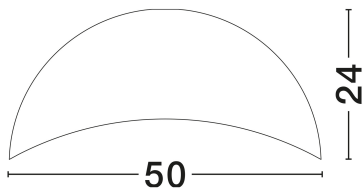

TECHNICAL DRAWING

GENERAL INFORMATION

Product Code	9695299
Collection	Indoor
Product Category	Ceiling
Product Family	Opsi
Mounting Location	Ceiling
Application Environment	Indoor
Specifications	N/A

DIMENSION & WEIGHT

LxWxH (cm)	D: 50 H: 24
Cut Out (cm)	N/A
Weight (Kgr)	1.2

MATERIAL & COLOR

Product Color	Dark Gray & Sandy Black
Body Material	Metal

APPLICATION & MOUNTING

Ambient Working Temp.	Max 45°C
Type of Protection	IP20
Dimmable	Yes
Type of Dimming	N/A
Mounting type	Surface
Mounting Depth (cm)	N/A
Led Module Replaceable	Yes
Light Source	E27

NOVA LUCE S.A

Schimatari Viotias
32009, Greece

+30 22620 58 121
+30 22620 56 743

info@novaluce.com
www.novaluce.com