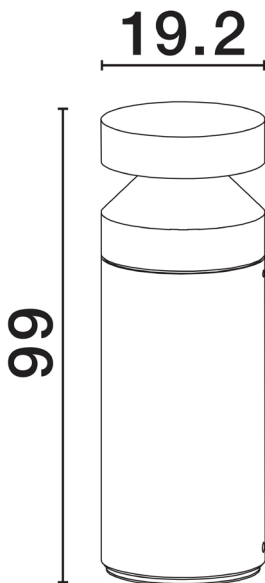

NOVA LUCE

PRODUCT DATASHEET

Version: 001

PRODUCT PHOTOGRAPH

TECHNICAL DRAWING

GENERAL INFORMATION

Product Code	9540225
Collection	Outdoor
Product Category	Bollard
Product Family	Navy
Mounting Location	Ground
Application Environment	Outdoor
Specifications	

DIMENSION & WEIGHT

LxWxH (cm)	D: 19,2 H: 54,5
Cut out (cm)	N/A
Weight (Kgr)	14.9

MATERIAL & COLOR

Product Color	Grey
Body Material	Concrete

APPLICATION & MOUNTING

Ambient Working Temp.	(-15°C) ~ (+60°C)
Type of Protection	IP65
Dimmable	No
Type of Dimming (Optional)	N/A
Mounting type	Surface
Mounting Depth (cm)	N/A
Led Module Replaceable	Yes
Light Source	LED

Power (Nominal)	20 W
Input voltage (Nominal)	220-240Vac
Mains Frequency	50/60Hz

PHOTOMETRICAL DATA

Luminous Flux	1018 lm
Color Temperature	3000 K
Light Color (Designation)	Warm White

WARRANTY

Warranty	3 Years
----------	----------------