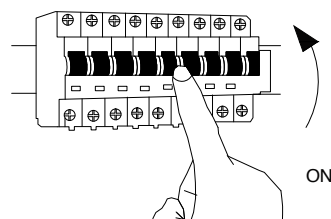

NOVA LUCE

9030579

1

Turn off the general switch

2

Dismantle the product

3

Drill holes apply screws with Plastic anchors & connect the wires

4

Apply the side screws

5

Turn on the general switch