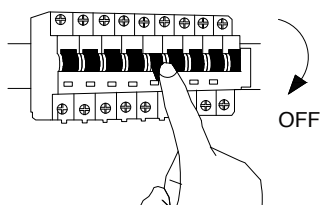

NOVA LUCE

9030579

1

Turn off the general switch

2

Dismantle the product

3

Drill holes apply screws with Plastic anchors & connect the wires

4

Apply the side screws

5

Turn on the general switch