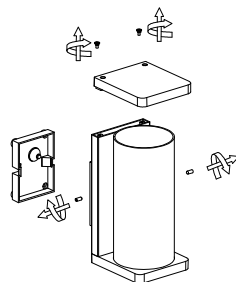

NOVA LUCE

9030579

1

Turn off the general switch

2

Dismantle the product

3

Drill holes apply screws with Plastic anchors & connect the wires

4

Apply the side screws

5

Turn on the general switch