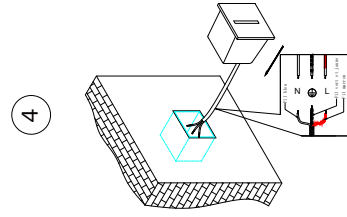

NOVA LUCE

9050708 9050709

Turn off the general switch

Make a cut out 60x55

Apply it in place

Connect the wires

Turn on the general switch