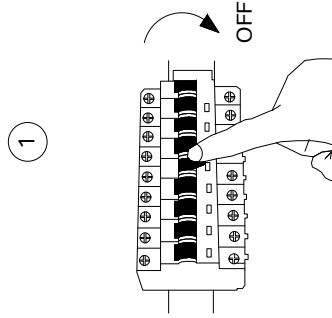

NOVA LUCE

9050708 9050709

Turn off the general switch

Make a cut out 60x55

Apply it in place

Connect the wires

Turn on the general switch