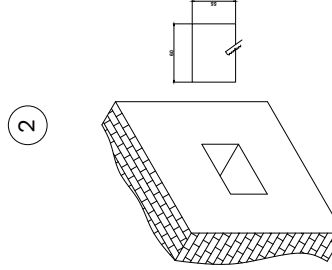

NOVA LUCE

9050708 9050709

Turn off the general switch

Make a cut out 60x55

Apply it in place

Connect the wires

Turn on the general switch