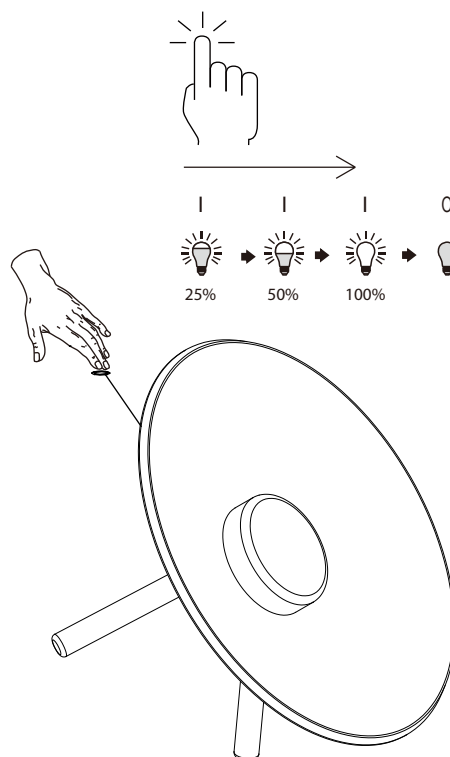

NOVA LUCE

9088219, 9088220

1. Click the cable into the lamp base

2. Click the cable into the lamp base

3. Plug it in power

4. Touch the button for turning the light on/ off & changing the opacity