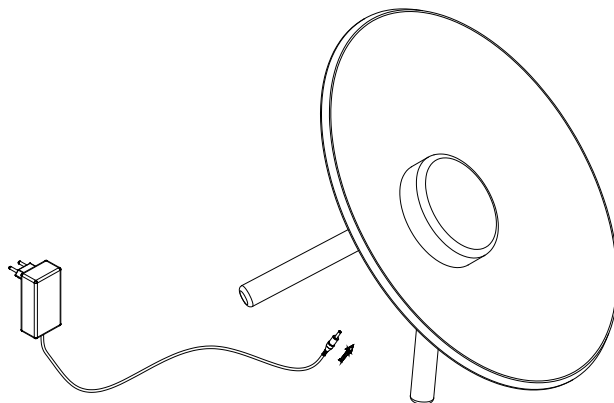

NOVA LUCE

9088219, 9088220

1. Click the cable into the lamp base

2. Click the cable into the lamp base

3. Plug it in power

4. Touch the button for turning the light on/ off & changing the opacity