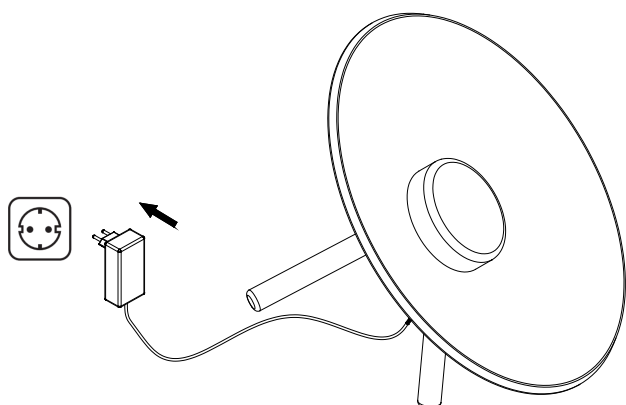

NOVA LUCE

9088219, 9088220

1. Click the cable into the lamp base

2. Click the cable into the lamp base

3. Plug it in power

4. Touch the button for turning the light on/ off & changing the opacity