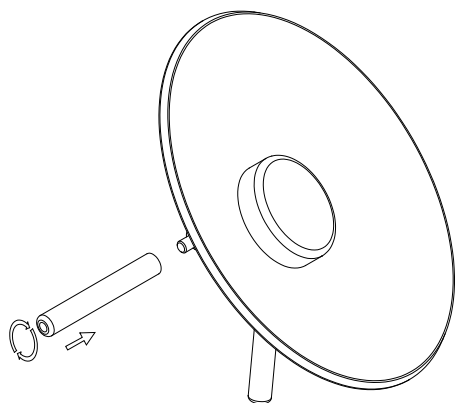

NOVA LUCE

9088219, 9088220

1. Click the cable into the lamp base

2. Click the cable into the lamp base

3. Plug it in power

4. Touch the button for turning the light on/ off & changing the opacity