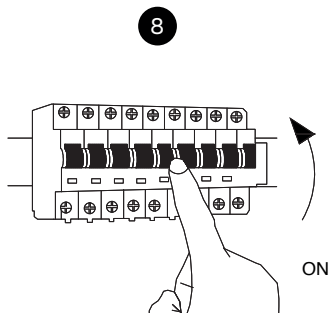

NOVA LUCE

9824082

Turn off the general switch

Turn on the general switch

21PCS

1. Turn off general switch
2. Drill holes, apply plastic anchors
3. Apply screws
4. Connect the wires
5. Put it in place & Apply side screws
6. Apply the bulb
7. Apply the crystal
8. Turn on the general switch