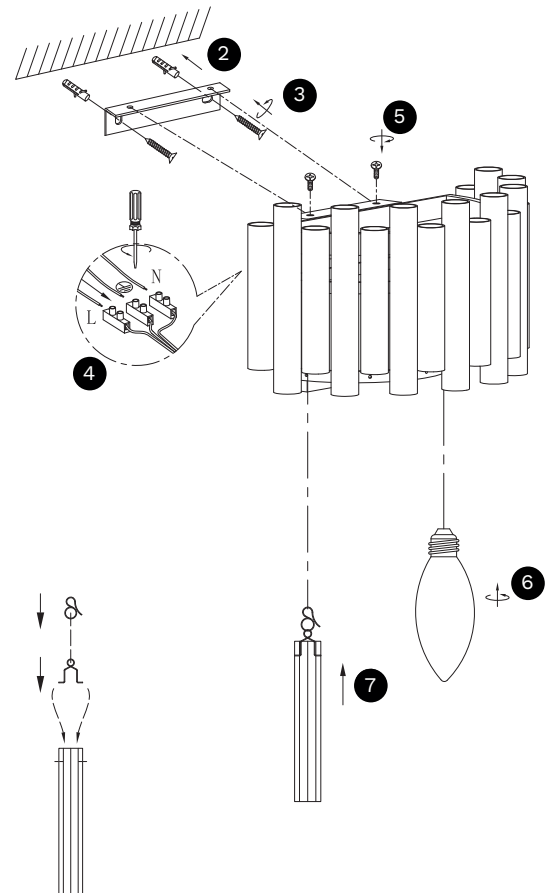

NOVA LUCE

9824082

Turn off the general switch

Turn on the general switch

21PCS

1. Turn off general switch
2. Drill holes, apply plastic anchors
3. Apply screws
4. Connect the wires
5. Put it in place & Apply side screws
6. Apply the bulb
7. Apply the crystal
8. Turn on the general switch