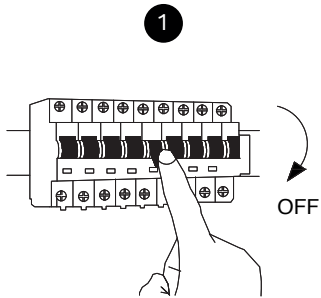

NOVA LUCE

9824082

Turn off the general switch

Turn on the general switch

21PCS

1. Turn off general switch
2. Drill holes, apply plastic anchors
3. Apply screws
4. Connect the wires
5. Put it in place & Apply side screws
6. Apply the bulb
7. Apply the crystal
8. Turn on the general switch