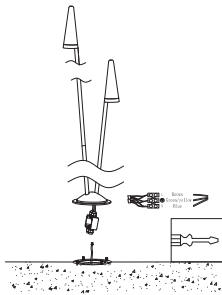

4

Connect the wires

5

Turn off the general switch

6

Apply the nuts by rotating

7

Apply the top nuts

8

Get the wire in to the  
Correct possession

9

Remove the caps

# NOVA LUCE

9002870

10

Connect the wires

11

Apply screws for the cable box

12

Apply the product in to place