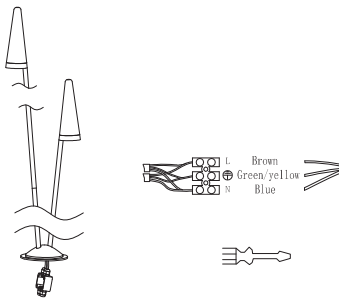

# NOVA LUCE

9002870

1

By rotating apply the pipes  
In to place

2

Apply the metal nuts by rotating

3

Assemble the product by rotating

4

Connect the wires

5

Turn off the general switch

6

Apply the nuts by rotating

7

Apply the top nuts

8

Get the wire in to the  
Correct possession

9

Remove the caps

# NOVA LUCE

9002870

10

Connect the wires

11

Apply screws for the cable box

12

Apply the product in to place