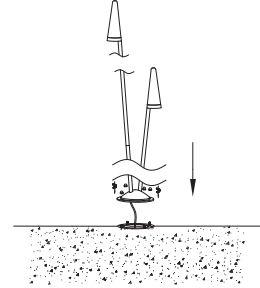

4

Connect the wires

5

Turn off the general switch

6

Apply the nuts by rotating

7

Apply the top nuts

8

Get the wire in to the  
Correct possession

9

Remove the caps

# NOVA LUCE

9002870

10

Connect the wires

11

Apply screws for the cable box

12

Apply the product in to place