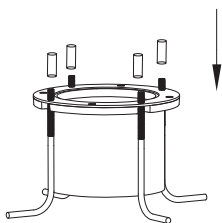

# NOVA LUCE

9002870

1

By rotating apply the pipes  
In to place

2

Apply the metal nuts by rotating

3

Assemble the product by rotating

4

Connect the wires

5

Turn off the general switch

6

Apply the nuts by rotating

7

Apply the top nuts

8

Get the wire in to the  
Correct possession

9

Remove the caps