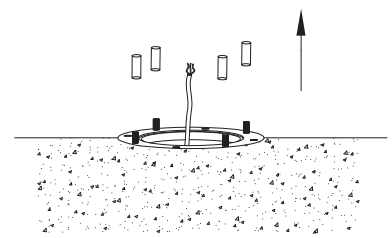

# NOVA LUCE

9002870

1

By rotating apply the pipes  
In to place

2

Apply the metal nuts by rotating

3

Assemble the product by rotating

4

Connect the wires

5

Turn off the general switch

6

Apply the nuts by rotating

7

Apply the top nuts

8

Get the wire in to the  
Correct possession

9

Remove the caps