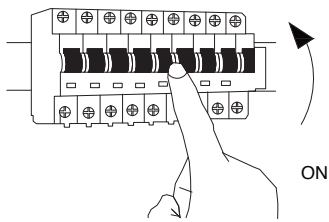

4

Connect the wires

5

Turn off the general switch

6

Apply the nuts by rotating

7

Apply the top nuts

# NOVA LUCE

9002870

10

Connect the wires

11

Apply screws for the cable box

12

Apply the product in to place

13

Turn on the general switch