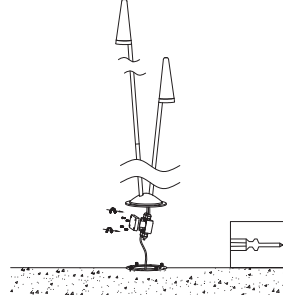

4

Connect the wires

5

Turn off the general switch

6

Apply the nuts by rotating

7

Apply the top nuts

8

Get the wire in to the  
Correct possession

9

Remove the caps

# NOVA LUCE

9002870

10

Connect the wires

11

Apply screws for the cable box

12

Apply the product in to place

13

Turn on the general switch