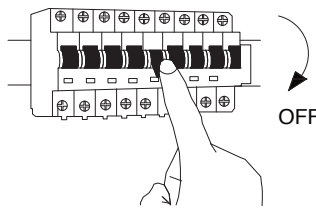

# NOVA LUCE

9002870

1

By rotating apply the pipes  
In to place

2

Apply the metal nuts by rotating

3

Assemble the product by rotating

4

Connect the wires

5

Turn off the general switch

6

Apply the nuts by rotating

7

Apply the top nuts