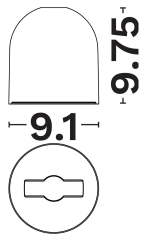

DIMENSION & WEIGHT

LxWxH (cm)	L:9.1 W:9.1 H:9.75 cm
Cut out (cm)	N/A
Weight (Kgr)	N/A

TECHNICAL DRAWING

MATERIAL & COLOR

Product Color	Black
Body Material	Aluminium
Cover Material	N/A

APPLICATION & MOUNTING

PHOTOMETRICAL DATA

Luminous Flux	667
Luminous Efficacy	55.6
Color Temperature	3000
Light Color (Designation)	Warm White
CRI	>90
SDCM	<3
Beam Angle	24
UGR	<19

LIFESPAN

Lifetime	30000
----------	--------------