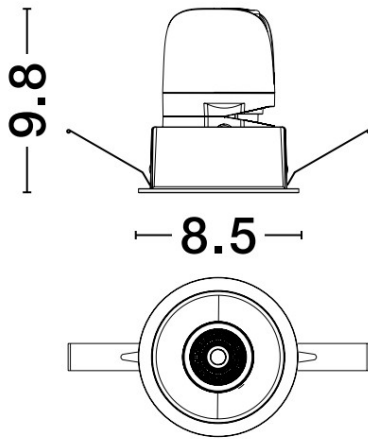

TECHNICAL DRAWING

MATERIAL & COLOR

Product Color	Black
Body Material	Aluminium
Cover Material	N/A

APPLICATION & MOUNTING

Ambient Working Temp.	45 C
Type of Protection	IP20
Protection Class IK	IK03
Dimmable	Yes
Type of Dimming (Optional)	Triac/Dali
Mounting type	Recessed
Mounting Depth (cm)	Ceiling
Led Module Replaceable	No
Light Source	Led
Adjustable	No

COMPATIBLE WITH

— On/Off Driver: Included

— Triac Driver: 9844019

— Dali Driver: 9621523

NOVA LUCE S.A

Schimatari Viotias
32009, Greece

+30 22620 58 121
+30 22620 56 743

info@novaluce.com
www.novaluce.com