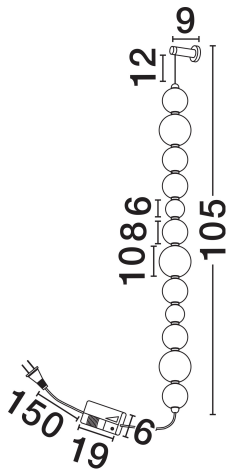

NOVA LUCE

PRODUCT DATASHEET

Version: 001

PRODUCT PHOTOGRAPH

TECHNICAL DRAWING

GENERAL INFORMATION

Product Code	9695244
Collection	Indoor
Product Category	Wall
Product Family	Perla
Mounting Location	Wall
Application Environment	Indoor
Specifications	N/A

DIMENSION & WEIGHT

LxWxH (cm)	D: 10 H: 124
Cut Out (cm)	N/A
Weight (Kgr)	2.6

MATERIAL & COLOR

Product Color	Gold & Opal
Body Material	Metal & Glass

APPLICATION & MOUNTING

Ambient Working Temp.	Max 45°C
Type of Protection	IP20
Dimmable	Yes
Type of Dimming	Triac
Mounting type	Surface
Mounting Depth (cm)	N/A
Led Module Replaceable	No
Light Source	LED

Power (Nominal)	42W
Input voltage (Nominal)	220-240V
Mains Frequency	50/60Hz

PHOTOMETRICAL DATA

Luminous Flux	3958lm
Color Temperature	3000K
Light Color (Designation)	Warm White

WARRANTY

Warranty	3 Years
----------	----------------