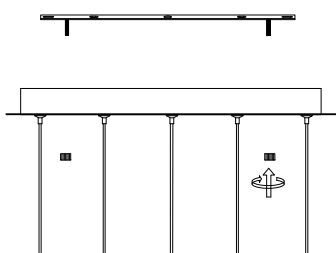

# NOVA LUCE

9124100 9124101

1

Turn off the general switch

2

Drill holes & apply plastic anchors  
With screws

3

Connect the wires

4

Apply the nuts

5

Apply the glass  
Adjust the wire

6

Turn on the general switch