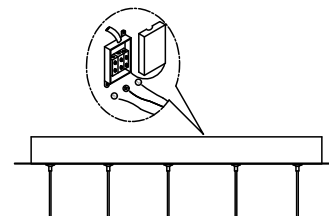

# NOVA LUCE

9124100 9124101

1

Turn off the general switch

2

Drill holes & apply plastic anchors  
With screws

3

Connect the wires

4

Apply the nuts

5

Apply the glass  
Adjust the wire

6

Turn on the general switch