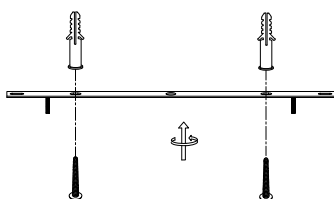

# NOVA LUCE

9124100 9124101

1

Turn off the general switch

2

Drill holes & apply plastic anchors  
With screws

3

Connect the wires

4

Apply the nuts

5

Apply the glass  
Adjust the wire

6

Turn on the general switch