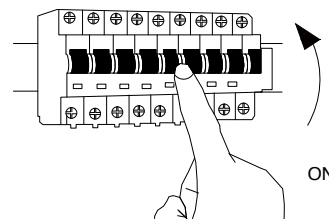

# NOVA LUCE

9124100 9124101

1

Turn off the general switch

2

Drill holes & apply plastic anchors  
With screws

3

Connect the wires

4

Apply the nuts

5

Apply the glass  
Adjust the wire

6

Turn on the general switch