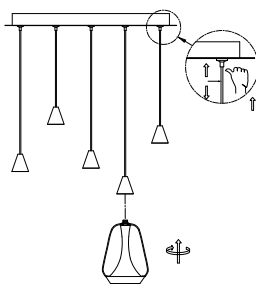

# NOVA LUCE

9124100 9124101

1

Turn off the general switch

2

Drill holes & apply plastic anchors  
With screws

3

Connect the wires

4

Apply the nuts

5

Apply the glass  
Adjust the wire

6

Turn on the general switch