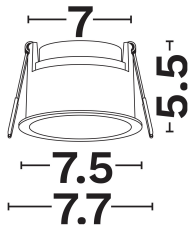

NOVA LUCE

PRODUCT DATASHEET

Version: 001

PRODUCT PHOTOGRAPH

GENERAL INFORMATION

Product Code	9011483
Product Category	Downlights GU10
Product Family	Varo
Mounting Location	
Application Environment	Indoor

DIMENSION & WEIGHT

LxWxH (cm)	D:7.7 H:5.5
Cut out (cm)	7.2
Weight (Kgr)	N/A

TECHNICAL DRAWING

MATERIAL & COLOR

Product Color	White
Body Material	Aluminium
Cover Material	N/A

APPLICATION & MOUNTING

Ambient Working Temp.	45 C
Type of Protection	IP20
Protection Class IK	N/A
Dimmable	N/A
Type of Dimming (Optional)	N/A
Mounting type	Recessed
Mounting Depth (cm)	Ceiling
Led Module Replaceable	Yes
Light Source	Led Gu10
Adjustable	No