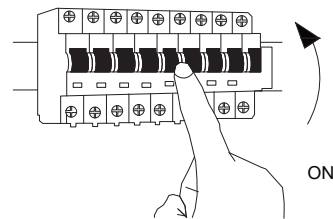

NOVA LUCE

9117303 9117305
9117307 9117309

1

Turn off the general switch

2

Drill holes & apply plastic anchors
With screws

3

Connect the wires

4

Apply the side screws

5

Turn on the general switch