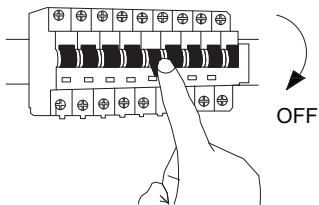

NOVA LUCE

9117303 9117305
9117307 9117309

1

Turn off the general switch

2

Drill holes & apply plastic anchors
With screws

3

Connect the wires

4

Apply the side screws

5

Turn on the general switch