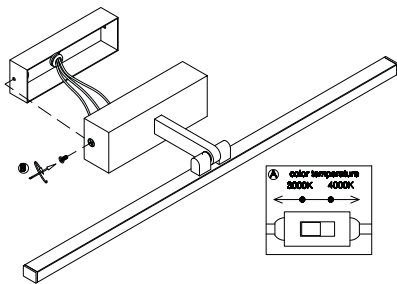

NOVA LUCE

9117303 9117305
9117307 9117309

1

Turn off the general switch

2

Drill holes & apply plastic anchors
With screws

3

Connect the wires

4

Apply the side screws

5

Turn on the general switch