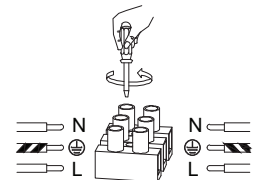

NOVA LUCE

9117303 9117305
9117307 9117309

1

Turn off the general switch

2

Drill holes & apply plastic anchors
With screws

3

Connect the wires

4

Apply the side screws

5

Turn on the general switch