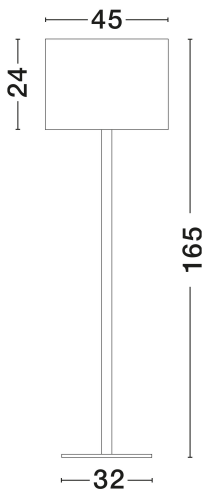

NOVA LUCE

PRODUCT DATASHEET

Version: 001

PRODUCT PHOTOGRAPH

TECHNICAL DRAWING

GENERAL INFORMATION

| | |
|-------------------------|---------|
| Product Code | 9695332 |
| Collection | Indoor |
| Product Category | Floor |
| Product Family | Sibnia |
| Mounting Location | Floor |
| Application Environment | Indoor |
| Specifications | N/A |

DIMENSION & WEIGHT

| | |
|--------------|----------------|
| LxWxH (cm) | D: 45 H: 164,8 |
| Cut Out (cm) | N/A |
| Weight (Kgr) | 7 |

MATERIAL & COLOR

| | |
|---------------|----------------|
| Product Color | Sandy White |
| Body Material | Metal & Fabric |

| | |
|-------------------------|-----------------|
| Power (Nominal) | 1x12W |
| Input voltage (Nominal) | 100-240V |
| Mains Frequency | 50/60Hz |

PHOTOMETRICAL DATA

| | |
|---------------------------|------------|
| Luminus Flux | N/A |
| Color Temperature | N/A |
| Light Color (Designation) | N/A |