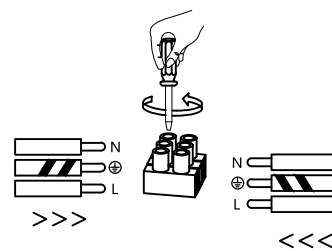

# NOVA LUCE

9009213

①

Turn off the general Switch

②

Drill holes & apply plastic anchors  
With screws

③

Connect the wires

④

Apply the side screws

⑤

By rotating  
Apply the glass into place

⑥

Turn on the general switch