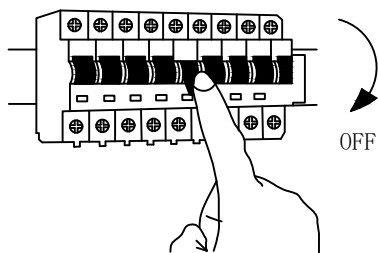

# NOVA LUCE

9009213

①

Turn off the general Switch

②

Drill holes & apply plastic anchors  
With screws

③

Connect the wires

④

Apply the side screws

⑤

By rotating  
Apply the glass into place

⑥

Turn on the general switch