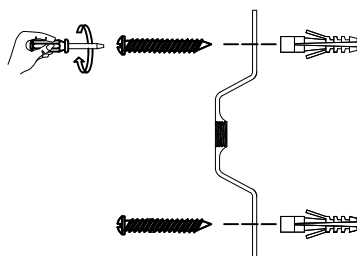

# NOVA LUCE

9009213

①

Turn off the general Switch

②

Drill holes & apply plastic anchors  
With screws

③

Connect the wires

④

Apply the side screws

⑤

By rotating  
Apply the glass into place

⑥

Turn on the general switch