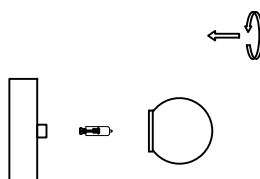

# NOVA LUCE

9009213

①

Turn off the general Switch

②

Drill holes & apply plastic anchors  
With screws

③

Connect the wires

④

Apply the side screws

⑤

By rotating  
Apply the glass into place

⑥

Turn on the general switch