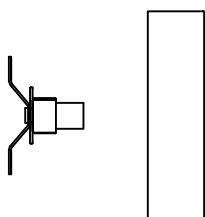

# NOVA LUCE

9009213

①

Turn off the general Switch

②

Drill holes & apply plastic anchors  
With screws

③

Connect the wires

④

Apply the side screws

⑤

By rotating  
Apply the glass into place

⑥

Turn on the general switch