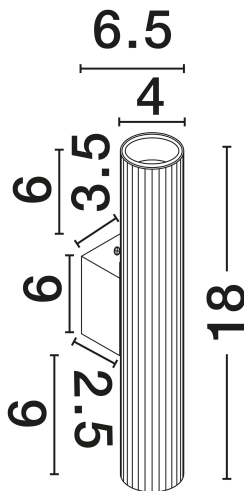

NOVA LUCE

PRODUCT DATASHEET

Version: 001

PRODUCT PHOTOGRAPH

GENERAL INFORMATION

Product Code	9011468
Collection	Indoor
Product Category	Wall
Product Family	Comet
Mounting Location	Wall
Application Environment	Indoor
Specifications	N/A

DIMENSION & WEIGHT

LxWxH (cm)	D: 4 W: 6.5 H: 18
Cut Out (cm)	N/A
Weight (Kgr)	0.22

MATERIAL & COLOR

Product Color	Sandy Black
Body Material	Aluminium

TECHNICAL DRAWING

APPLICATION & MOUNTING

Ambient Working Temp.	Max 45°C
Type of Protection	IP20
Dimmable	Yes
Type of Dimming	N/A
Mounting type	Surface
Mounting Depth (cm)	N/A
Led Module Replaceable	Yes
Light Source	MR11/GU10

NOVA LUCE S.A

Schimatari Viotias
32009, Greece

+30 22620 58 121
+30 22620 56 743

info@novaluce.com
www.novaluce.com