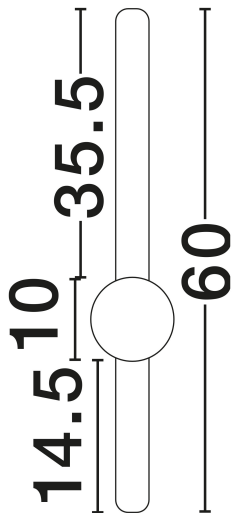

NOVA LUCE

PRODUCT DATASHEET

Version: 001

PRODUCT PHOTOGRAPH

TECHNICAL DRAWING

GENERAL INFORMATION

Product Code	9190720
Collection	Indoor
Product Category	Wall
Product Family	Norei
Mounting Location	Wall
Application Environment	Indoor
Specifications	N/A

DIMENSION & WEIGHT

LxWxH (cm)	D: 10 W: 6 H: 60
Cut Out (cm)	N/A
Weight (Kgr)	0.96

MATERIAL & COLOR

Product Color	Beige Gray
Body Material	Steel, Aluminium & Silicone

APPLICATION & MOUNTING

Ambient Working Temp.	Max 45°C
Type of Protection	IP20
Dimmable	No
Type of Dimming	N/A
Mounting type	Surface
Mounting Depth (cm)	N/A
Led Module Replaceable	No
Light Source	LED

Power (Nominal)	11W
Input voltage (Nominal)	220-240V
Mains Frequency	50/60Hz

PHOTOMETRICAL DATA

Luminous Flux	895lm
Color Temperature	2700-3000-4000K
Light Color (Designation)	WW - NW

WARRANTY

Warranty	3 Years
----------	----------------