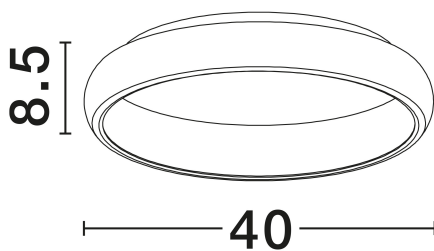

NOVA LUCE

PRODUCT DATASHEET

Version: 001

PRODUCT PHOTOGRAPH

GENERAL INFORMATION

Product Code	8105605 D
Collection	Indoor
Product Category	Ceiling
Product Family	Albi
Mounting Location	Ceiling
Application Environment	Indoor
Specifications	N/A

DIMENSION & WEIGHT

LxWxH (cm)	D: 41 H: 8.5
Cut Out (cm)	N/A
Weight (Kgr)	2.3

MATERIAL & COLOR

Product Color	Sandy White
Body Material	Aluminium & Acrylic

TECHNICAL DRAWING

APPLICATION & MOUNTING

Ambient Working Temp.	Max 45°C
Type of Protection	IP20
Dimmable	Yes
Type of Dimming	Triac
Mounting type	Surface
Mounting Depth (cm)	N/A
Led Module Replaceable	No
Light Source	LED

Power (Nominal)	32W
Input voltage (Nominal)	220-240V
Mains Frequency	50/60Hz

PHOTOMETRICAL DATA

Luminous Flux	1952lm
Color Temperature	3000K
Light Color (Designation)	Warm White

WARRANTY

Warranty	3 Years
----------	----------------