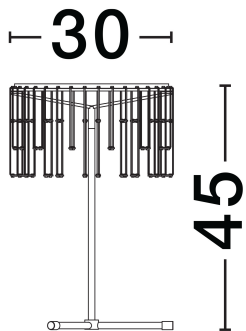

NOVA LUCE

PRODUCT DATASHEET

Version: 001

PRODUCT PHOTOGRAPH

TECHNICAL DRAWING

GENERAL INFORMATION

Product Code	9186980
Collection	Indoor
Product Category	Table
Product Family	Stellar
Mounting Location	Table
Application Environment	Indoor
Specifications	N/A

DIMENSION & WEIGHT

LxWxH (cm)	D: 30 W: 30 H: 45
Cut Out (cm)	N/A
Weight (Kgr)	1.5

MATERIAL & COLOR

Product Color	Gold
Body Material	Copper & Aluminium

APPLICATION & MOUNTING

Ambient Working Temp.	Max 45°C
Type of Protection	IP20
Dimmable	Yes
Type of Dimming	Triac
Mounting type	Surface
Mounting Depth (cm)	N/A
Led Module Replaceable	No
Light Source	LED

Power (Nominal)	16W
Input voltage (Nominal)	220-240V
Mains Frequency	50/60Hz

PHOTOMETRICAL DATA

Luminous Flux	1092lm
Color Temperature	3000K
Light Color (Designation)	Warm White

WARRANTY

Warranty	3 Years
----------	----------------