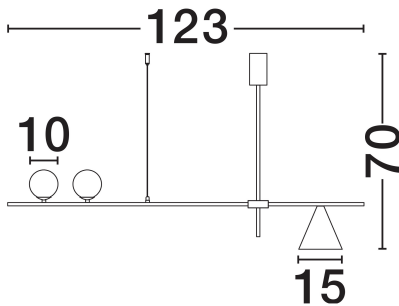

TECHNICAL DRAWING

APPLICATION & MOUNTING

Ambient Working Temp.	Max 45°C
Type of Protection	IP20
Dimmable	N/A
Type of Dimming	N/A
Mounting type	Surface
Mounting Depth (cm)	N/A
Led Module Replaceable	Yes
Light Source	LED ?27 G9

NOVA LUCE S.A

Schimatari Viotias
32009, Greece

+30 22620 58 121
+30 22620 56 743

info@novaluce.com
www.novaluce.com