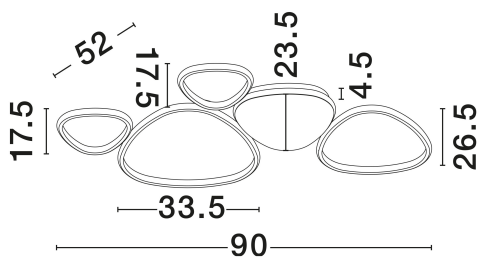

NOVA LUCE

PRODUCT DATASHEET

Version: 001

PRODUCT PHOTOGRAPH

GENERAL INFORMATION

Product Code	9081829
Collection	Indoor
Product Category	Ceiling
Product Family	Altus
Mounting Location	Ceiling
Application Environment	Indoor
Specifications	N/A

DIMENSION & WEIGHT

LxWxH (cm)	L: 90.5 W: 52 H: 4.5
Cut Out (cm)	N/A
Weight (Kgr)	1.475

MATERIAL & COLOR

Product Color	Sandy White
Body Material	Aluminium & Acrylic

TECHNICAL DRAWING

APPLICATION & MOUNTING

Ambient Working Temp.	Max 45°C
Type of Protection	IP20
Dimmable	Yes
Type of Dimming	Triac
Mounting type	Surface
Mounting Depth (cm)	N/A
Led Module Replaceable	No
Light Source	LED

Power (Nominal)	48W
Input voltage (Nominal)	220-240V
Mains Frequency	50/60Hz

PHOTOMETRICAL DATA

Luminous Flux	2743lm
Color Temperature	3200K
Light Color (Designation)	Warm White

WARRANTY

Warranty	3 Years
----------	----------------