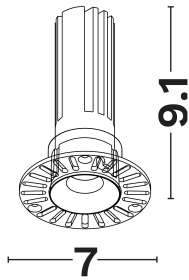

NOVA LUCE

PRODUCT DATASHEET

Version: 001

PRODUCT PHOTOGRAPH

GENERAL INFORMATION

Product Code	9052027
Product Category	Downlights
Product Family	Duran
Mounting Location	Ceiling
Application Environment	Indoor

DIMENSION & WEIGHT

LxWxH (cm)	D:7 H:9.1
Cut out (cm)	4,5
Weight (Kgr)	N/A

TECHNICAL DRAWING

MATERIAL & COLOR

Product Color	Black
Body Material	Aluminium
Cover Material	N/A

APPLICATION & MOUNTING

Ambient Working Temp.	45 C
Type of Protection	IP20
Protection Class IK	IK03
Dimmable	Yes
Type of Dimming (Optional)	Triac/Dali
Mounting type	Trimless
Mounting Depth (cm)	Ceiling
Led Module Replaceable	No
Light Source	Led
Adjustable	No

PHOTOMETRICAL DATA

Luminous Flux	539
Luminous Efficacy	53.9
Color Temperature	3000
Light Color (Designation)	Warm White
CRI	>90
SDCM	<3
Beam Angle	36
UGR	<19

LIFESPAN

Lifetime	50000
----------	--------------