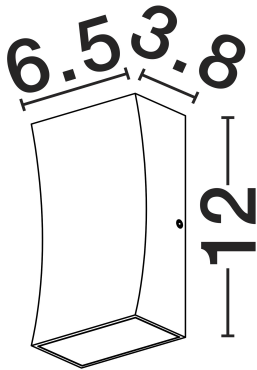

NOVA LUCE

PRODUCT DATASHEET

Version: 001

PRODUCT PHOTOGRAPH

TECHNICAL DRAWING

GENERAL INFORMATION

Product Code	9030150
Collection	Outdoor
Product Category	Wall
Product Family	Boxy
Mounting Location	Wall
Application Environment	Outdoor
Specifications	N/A

DIMENSION & WEIGHT

LxWxH (cm)	L:6.5 W:3.8 H:12 cm
Cut out (cm)	N/A
Weight (Kgr)	0.358

MATERIAL & COLOR

Product Color	Sandy Black
Body Material	Aluminium & Glass

APPLICATION & MOUNTING

Ambient Working Temp.	Max 45 oC
Type of Protection	IP65
Dimmable	No
Type of Dimming	N/A
Mounting type	Surface
Mounting Depth (cm)	N/A
Led Module Replaceable	No
Light Source	LED

NOVA LUCE S.A

Schimatari Viotias
32009, Greece

+30 22620 58 121
+30 22620 56 743

info@novaluce.com
www.novaluce.com