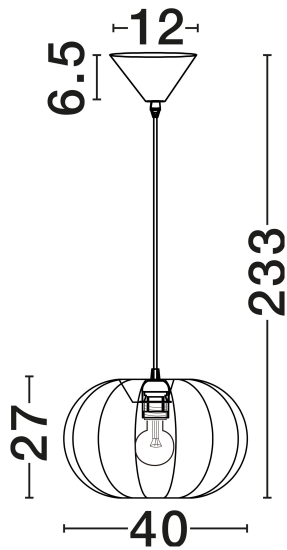

NOVA LUCE

PRODUCT DATASHEET

Version: 001

PRODUCT PHOTOGRAPH

TECHNICAL DRAWING

GENERAL INFORMATION

Product Code	9586669
Collection	Indoor
Product Category	Suspension
Product Family	Delina
Mounting Location	Ceiling
Application Environment	Indoor
Specifications	N/A

DIMENSION & WEIGHT

LxWxH (cm)	D: 40 H: 233
Cut Out (cm)	N/A
Weight (Kgr)	0.82

MATERIAL & COLOR

Product Color	White & Sandy White
Body Material	Fabric & Steel

APPLICATION & MOUNTING

Ambient Working Temp.	Max 45°C
Type of Protection	IP20
Dimmable	Yes
Type of Dimming	N/A
Mounting type	Surface
Mounting Depth (cm)	N/A
Led Module Replaceable	Yes
Light Source	E27

Power (Nominal)	1x12W
Input voltage (Nominal)	100-240V
Mains Frequency	50/60Hz

PHOTOMETRICAL DATA

Luminous Flux	N/A
Color Temperature	N/A
Light Color (Designation)	N/A

WARRANTY

Warranty	3 Years
----------	----------------