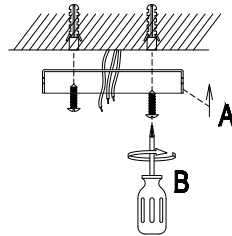

# NOVA LUCE

9117304 9117306  
9117308 9117310

1

Turn off the general switch

2

Drill holes & apply plastic anchors  
With screws

3

Connect the wires

4

Apply the side screws

5

Turn on the general switch