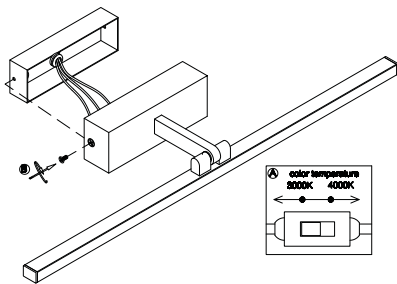

# NOVA LUCE

9117304 9117306  
9117308 9117310

1

Turn off the general switch

2

Drill holes & apply plastic anchors  
With screws

3

Connect the wires

4

Apply the side screws

5

Turn on the general switch