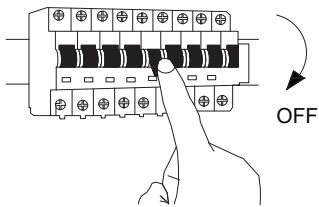

# NOVA LUCE

9117304 9117306  
9117308 9117310

1

Turn off the general switch

2

Drill holes & apply plastic anchors  
With screws

3

Connect the wires

4

Apply the side screws

5

Turn on the general switch