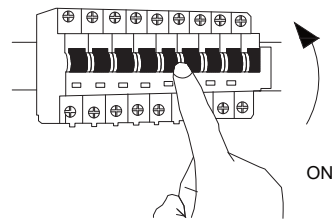

# NOVA LUCE

9117304 9117306  
9117308 9117310

1

Turn off the general switch

2

Drill holes & apply plastic anchors  
With screws

3

Connect the wires

4

Apply the side screws

5

Turn on the general switch