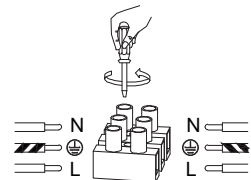

# NOVA LUCE

9117304 9117306  
9117308 9117310

1

Turn off the general switch

2

Drill holes & apply plastic anchors  
With screws

3

Connect the wires

4

Apply the side screws

5

Turn on the general switch