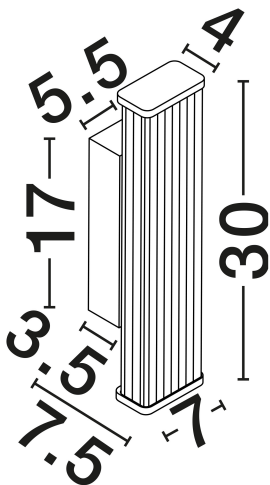

NOVA LUCE

PRODUCT DATASHEET

Version: 001

PRODUCT PHOTOGRAPH

GENERAL INFORMATION

Product Code	9215807
Collection	Indoor
Product Category	Wall
Product Family	Misty
Mounting Location	Ceiling
Application Environment	Indoor
Specifications	N/A

DIMENSION & WEIGHT

LxWxH (cm)	L: 7 W: 7.5 H: 30
Cut Out (cm)	N/A
Weight (Kgr)	0.7

MATERIAL & COLOR

Product Color	Brushed Gold
Body Material	Metal, Aluminium & Acrylic

TECHNICAL DRAWING

APPLICATION & MOUNTING

Ambient Working Temp.	Max 45°C
Type of Protection	IP44
Dimmable	Yes
Type of Dimming	N/A
Mounting type	Surface
Mounting Depth (cm)	N/A
Led Module Replaceable	No
Light Source	LED

NOVA LUCE S.A

Schimatari Viotias
32009, Greece

+30 22620 58 121
+30 22620 56 743

info@novaluce.com
www.novaluce.com