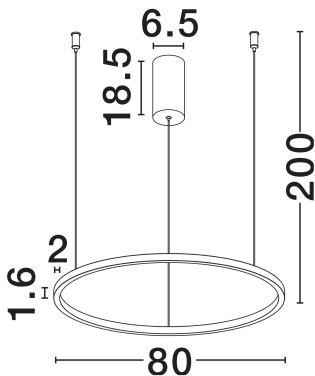

NOVA LUCE

PRODUCT DATASHEET

Version: 001

PRODUCT PHOTOGRAPH

TECHNICAL DRAWING

GENERAL INFORMATION

Product Code	9345604
Collection	Indoor
Product Category	Suspension
Product Family	Tarquin
Mounting Location	Wall
Application Environment	Indoor
Specifications	N/A

DIMENSION & WEIGHT

LxWxH (cm)	D: 80 H: 200
Cut Out (cm)	N/A
Weight (Kgr)	2.8

MATERIAL & COLOR

Product Color	Sandy White
Body Material	Aluminium & Acrylic

APPLICATION & MOUNTING

Ambient Working Temp.	Max 45°C
Type of Protection	IP20
Dimmable	Yes
Type of Dimming	Triac
Mounting type	Surface
Mounting Depth (cm)	N/A
Led Module Replaceable	No
Light Source	LED

Power (Nominal)	46W
Input voltage (Nominal)	220-240V
Mains Frequency	50/60Hz

PHOTOMETRICAL DATA

Luminous Flux	1708lm
Color Temperature	3000K
Light Color (Designation)	Warm White

WARRANTY

Warranty	3 Years
----------	----------------