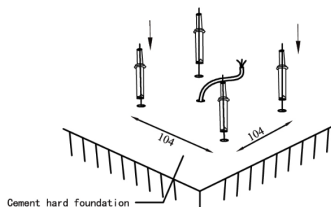

NOVA LUCE

9790531 9790532

1

Turn off the general switch

2

Apply the holders in the ground

3

Apply the screw nuts

4

Apply the cap with the bulb
& Apply the screws

5

Connect the wires

6

Apply the side screws

7

Turn on general switch