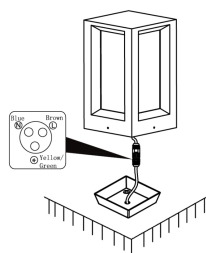

NOVA LUCE

9790531 9790532

1

Turn off the general switch

2

Apply the holders in the ground

3

Apply the screw nuts

4

Apply the cap with the bulb
& Apply the screws

5

Connect the wires

6

Apply the side screws

7

Turn on general switch