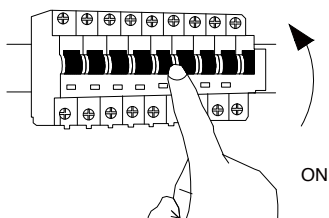

NOVA LUCE

9790531 9790532

1

Turn off the general switch

2

Apply the holders in the ground

3

Apply the screw nuts

4

Apply the cap with the bulb
& Apply the screws

5

Connect the wires

6

Apply the side screws

7

Turn on general switch