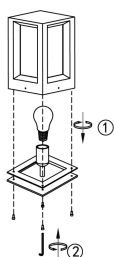

NOVA LUCE

9790531 9790532

1

Turn off the general switch

2

Apply the holders in the ground

3

Apply the screw nuts

4

Apply the cap with the bulb
& Apply the screws

5

Connect the wires

6

Apply the side screws

7

Turn on general switch