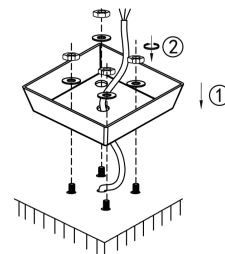

NOVA LUCE

9790531 9790532

1

Turn off the general switch

2

Apply the holders in the ground

3

Apply the screw nuts

4

Apply the cap with the bulb
& Apply the screws

5

Connect the wires

6

Apply the side screws

7

Turn on general switch