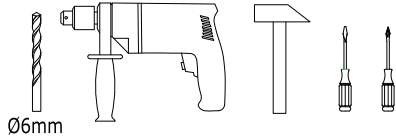

NOVA LUCE

9058119 9058120 90581121 9058122

Hanging Installation

Ø6mm

Drill holes

①

Apply plastic anchors

②

Tie up screws

③

Connect wires

④

Put it in place
& tie up side screws

⑤

Installation complete

⑥