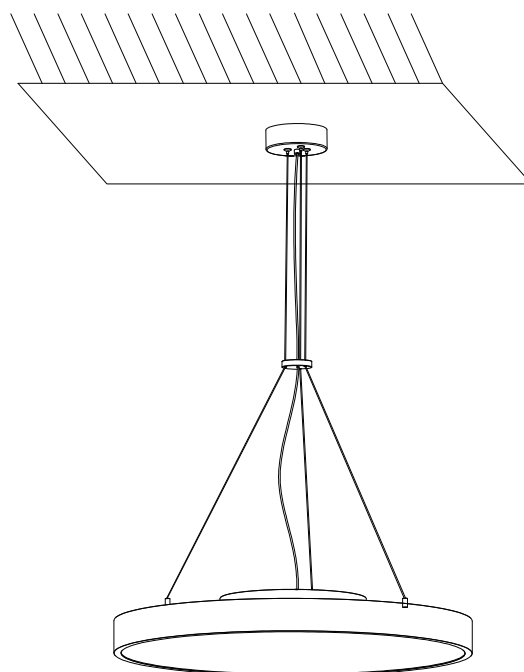

NOVA LUCE

9058119 9058120 90581121 9058122

Hanging Installation

Ø6mm

Drill holes

①

Apply plastic anchors

②

Tie up screws

③

Connect wires

④

Put it in place
& tie up side screws

⑤

Installation complete

⑥