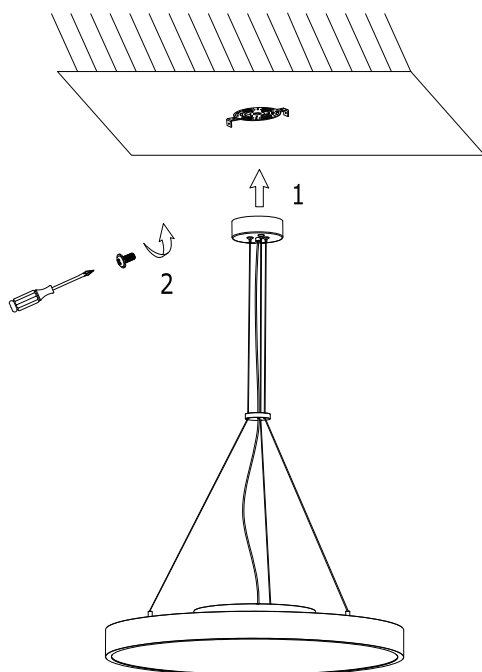

NOVA LUCE

9058119 9058120 90581121 9058122

Hanging Installation

Ø6mm

Drill holes

①

Apply plastic anchors

②

Tie up screws

③

Connect wires

④

Put it in place
& tie up side screws

⑤

Installation complete

⑥