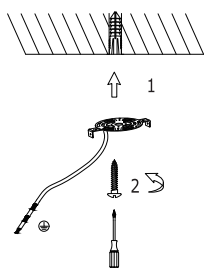

NOVA LUCE

9058119 9058120 90581121 9058122

Hanging Installation

Ø6mm

Drill holes

①

Apply plastic anchors

②

Tie up screws

③

Connect wires

④

Put it in place
& tie up side screws

⑤

Installation complete

⑥