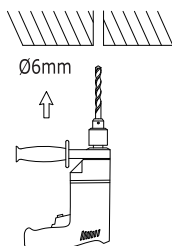

NOVA LUCE

9058119 9058120 90581121 9058122

Hanging Installation

Ø6mm

Drill holes

①

Apply plastic anchors

②

Tie up screws

③

Connect wires

④

Put it in place
& tie up side screws

⑤

Installation complete

⑥