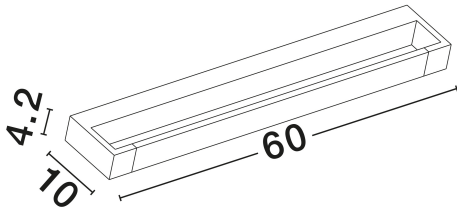

DIMENSION & WEIGHT

LxWxH (cm)	L: 60 W: 10 H: 4.2
Cut Out (cm)	N/A
Weight (Kgr)	1.4

MATERIAL & COLOR

Product Color	Sandy Black
Body Material	Aluminium

TECHNICAL DRAWING

APPLICATION & MOUNTING

Ambient Working Temp.	Max 45°C
Type of Protection	IP44
Dimmable	Yes
Type of Dimming	N/A
Mounting type	Surface
Mounting Depth (cm)	N/A
Led Module Replaceable	No
Light Source	LED