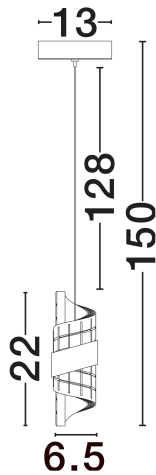

## PRODUCT PHOTOGRAPH

## TECHNICAL DRAWING

## DIMENSION & WEIGHT

LxWxH (cm)	D: 13 H: 150
Cut Out (cm)	N/A
Weight (Kgr)	0.9