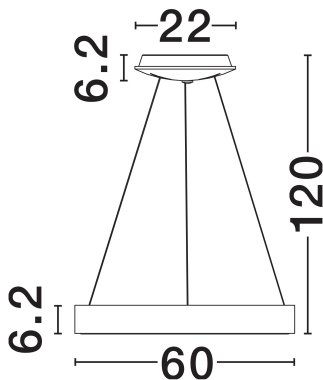

GENERAL INFORMATION

Product Code	9453450
Collection	Indoor
Product Category	Suspension
Product Family	Rando Thin
Mounting Location	Wall
Application Environment	Indoor
Specifications	N/A

DIMENSION & WEIGHT

LxWxH (cm)	D: 60 H: 120
Cut Out (cm)	N/A
Weight (Kgr)	4.3

MATERIAL & COLOR

Product Color	Sandy White
Body Material	Aluminium & Acrylic

APPLICATION & MOUNTING

Ambient Working Temp.	Max 45°C
Type of Protection	IP20
Dimmable	Yes
Type of Dimming	Triac
Mounting type	Surface
Mounting Depth (cm)	N/A
Led Module Replaceable	No
Light Source	LED

NOVA LUCE S.A

Schimatari Viotias
32009, Greece

+30 22620 58 121
+30 22620 56 743

info@novaluce.com
www.novaluce.com