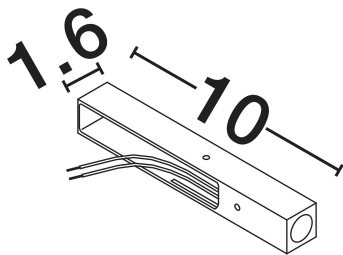

NOVA LUCE

PRODUCT DATASHEET

Version: 001

PRODUCT PHOTOGRAPH

TECHNICAL DRAWING

GENERAL INFORMATION

Product Code	9580916
Collection	Indoor
Product Category	Accessories
Product Family	Ivy
Mounting Location	N/A
Application Environment	Indoor
Specifications	N/A

DIMENSION & WEIGHT

LxWxH (cm)	L: 10 W: 1.6 H: 1.6
Cut Out (cm)	N/A
Weight (Kgr)	0.034

MATERIAL & COLOR

Product Color	Sandy Black
Body Material	Aluminium

APPLICATION & MOUNTING

Ambient Working Temp.	Max 45°C
Type of Protection	IP20
Dimmable	N/A
Type of Dimming	N/A
Mounting type	Surface
Mounting Depth (cm)	N/A
Led Module Replaceable	N/A
Light Source	N/A