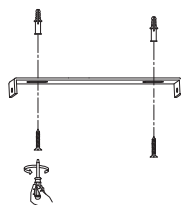

NOVA LUCE

9009112

1

Turn off the general switch

2

Drill holes & apply plastic anchors
With screws

3

Connect the wires

4

Apply the side screws

5

By rotating
Apply the glass into place

6

Turn on the general switch