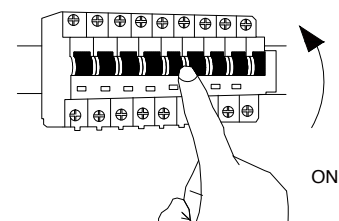

NOVA LUCE

9009112

1

Turn off the general switch

2

Drill holes & apply plastic anchors
With screws

3

Connect the wires

4

Apply the side screws

5

By rotating
Apply the glass into place

6

Turn on the general switch