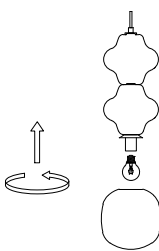

NOVA LUCE

9009112

1

Turn off the general switch

2

Drill holes & apply plastic anchors
With screws

3

Connect the wires

4

Apply the side screws

5

By rotating
Apply the glass into place

6

Turn on the general switch