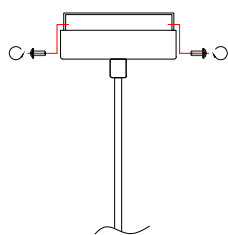

NOVA LUCE

9009112

1

Turn off the general switch

2

Drill holes & apply plastic anchors
With screws

3

Connect the wires

4

Apply the side screws

5

By rotating
Apply the glass into place

6

Turn on the general switch