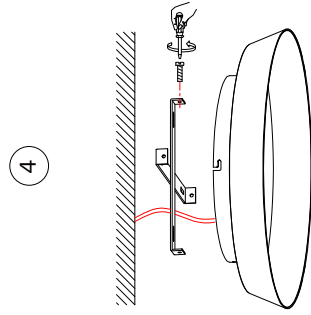

# NOVA LUCE

9081260

Turn off the general switch

Drill holes & apply plastic anchors  
With screws

Connect the wires

Apply the side screws

Turn on the general switch