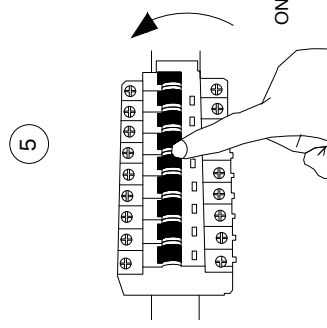

# NOVA LUCE

9081260

Turn off the general switch

Drill holes & apply plastic anchors  
With screws

Connect the wires

Apply the side screws

Turn on the general switch