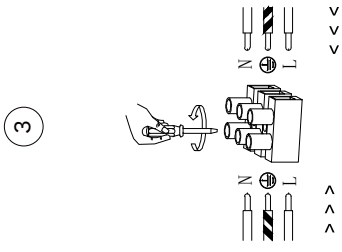

# NOVA LUCE

9081260

Turn off the general switch

Drill holes & apply plastic anchors  
With screws

Connect the wires

Apply the side screws

Turn on the general switch