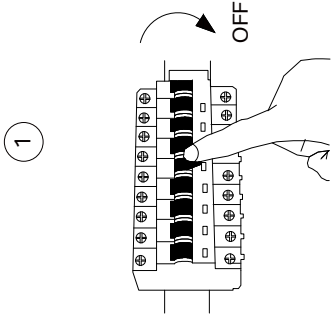

# NOVA LUCE

9081260

Turn off the general switch

Drill holes & apply plastic anchors  
With screws

Connect the wires

Apply the side screws

Turn on the general switch