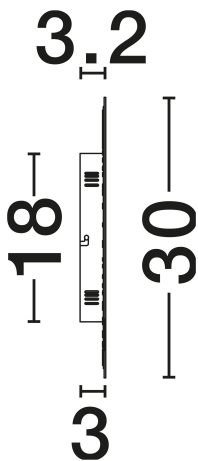

NOVA LUCE

PRODUCT DATASHEET

Version: 001

PRODUCT PHOTOGRAPH

TECHNICAL DRAWING

GENERAL INFORMATION

Product Code	9248151
Collection	Indoor
Product Category	Wall
Product Family	Cyrclé
Mounting Location	Wall
Application Environment	Indoor
Specifications	N/A

DIMENSION & WEIGHT

LxWxH (cm)	D: 30 W: 3.2 H: 30
Cut Out (cm)	N/A
Weight (Kgr)	0.5

MATERIAL & COLOR

Product Color	Sandy Black
Body Material	Aluminium & Acrylic

APPLICATION & MOUNTING

Ambient Working Temp.	Max 45°C
Type of Protection	IP20
Dimmable	No
Type of Dimming	N/A
Mounting type	Surface
Mounting Depth (cm)	N/A
Led Module Replaceable	No
Light Source	LED

Power (Nominal)	23W
Input voltage (Nominal)	220-240V
Mains Frequency	50/60Hz

PHOTOMETRICAL DATA

Luminous Flux	1380lm
Color Temperature	3000K
Light Color (Designation)	Warm White

WARRANTY

Warranty	3 Years
----------	----------------