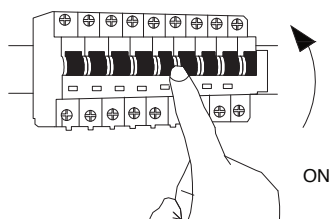

# NOVA LUCE

8142680

1

Turn off the general switch

2

Drill holes Apply Plastic Anchors With Screws

3

Connect The Wires

4

Apply the side screws

5

Turn on the general switch