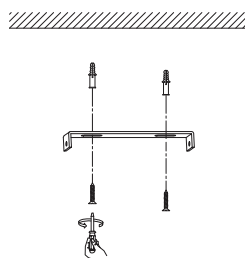

# NOVA LUCE

8142680

1

Turn off the general switch

2

Drill holes Apply Plastic Anchors With Screws

3

Connect The Wires

4

Apply the side screws

5

Turn on the general switch