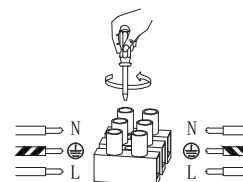

# NOVA LUCE

8142680

1

Turn off the general switch

2

Drill holes Apply Plastic Anchors With Screws

3

Connect The Wires

4

Apply the side screws

5

Turn on the general switch