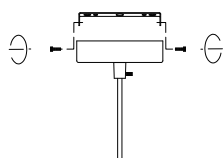

# NOVA LUCE

8142680

1

Turn off the general switch

2

Drill holes Apply Plastic Anchors With Screws

3

Connect The Wires

4

Apply the side screws

5

Turn on the general switch