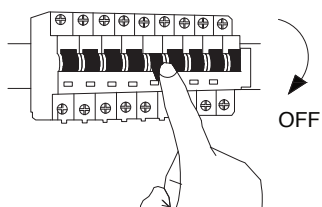

# NOVA LUCE

8142680

1

Turn off the general switch

2

Drill holes Apply Plastic Anchors With Screws

3

Connect The Wires

4

Apply the side screws

5

Turn on the general switch