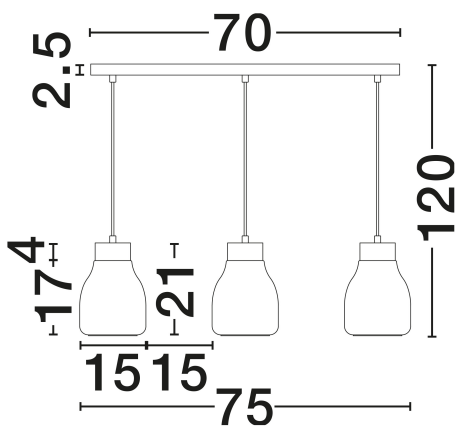

NOVA LUCE

PRODUCT DATASHEET

Version: 001

PRODUCT PHOTOGRAPH

TECHNICAL DRAWING

GENERAL INFORMATION

Product Code	9009272
Collection	Indoor
Product Category	Suspension
Product Family	Blacu
Mounting Location	Ceiling
Application Environment	Indoor
Specifications	N/A

DIMENSION & WEIGHT

LxWxH (cm)	L: 75 W: 15 H: 120
Cut Out (cm)	N/A
Weight (Kgr)	2

MATERIAL & COLOR

Product Color	Gradient Smokey Gray & Black
Body Material	Glass & Metal

APPLICATION & MOUNTING

Ambient Working Temp.	Max 45°C
Type of Protection	IP20
Dimmable	Yes
Type of Dimming	N/A
Mounting type	Surface
Mounting Depth (cm)	N/A
Led Module Replaceable	Yes
Light Source	E27