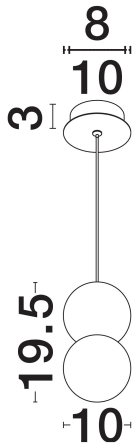

NOVA LUCE

PRODUCT DATASHEET

Version: 001

PRODUCT PHOTOGRAPH

TECHNICAL DRAWING

GENERAL INFORMATION

Product Code	9704192
Collection	Indoor
Product Category	Suspension
Product Family	Zero
Mounting Location	Wall
Application Environment	Indoor
Specifications	N/A

DIMENSION & WEIGHT

LxWxH (cm)	D: 10 H1: 19.5 H2: 120
Cut Out (cm)	N/A
Weight (Kgr)	1.4

MATERIAL & COLOR

Product Color	White
Body Material	Gypsum, Opal Glass & Aluminium

APPLICATION & MOUNTING

Ambient Working Temp.	Max 45°C
Type of Protection	IP20
Dimmable	N/A
Type of Dimming	N/A
Mounting type	Surface
Mounting Depth (cm)	N/A
Led Module Replaceable	Yes
Light Source	G9

Power (Nominal)	1x5W
Input voltage (Nominal)	220-240V
Mains Frequency	50/60Hz

PHOTOMETRICAL DATA

Luminous Flux	N/A
Color Temperature	N/A
Light Color (Designation)	N/A

WARRANTY

Warranty	3 Years
----------	----------------