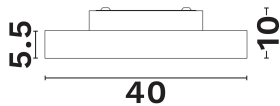

TECHNICAL DRAWING

MATERIAL & COLOR

Product Color	White
Body Material	Aluminium
Cover Material	N/A

APPLICATION & MOUNTING

Ambient Working Temp.	45 C
Type of Protection	IP20
Protection Class IK	IK03
Dimmable	Yes
Type of Dimming (Optional)	Triac
Mounting type	Surface
Mounting Depth (cm)	Ceiling
Led Module Replaceable	No
Light Source	Led
Adjustable	No

COMPATIBLE WITH

— On/Off Driver: N/A

— Triac Driver: N/A

— Dali Driver: N/A

NOVA LUCE S.A

Schimatari Viotias
32009, Greece

+30 22620 58 121
+30 22620 56 743

info@novaluce.com
www.novaluce.com