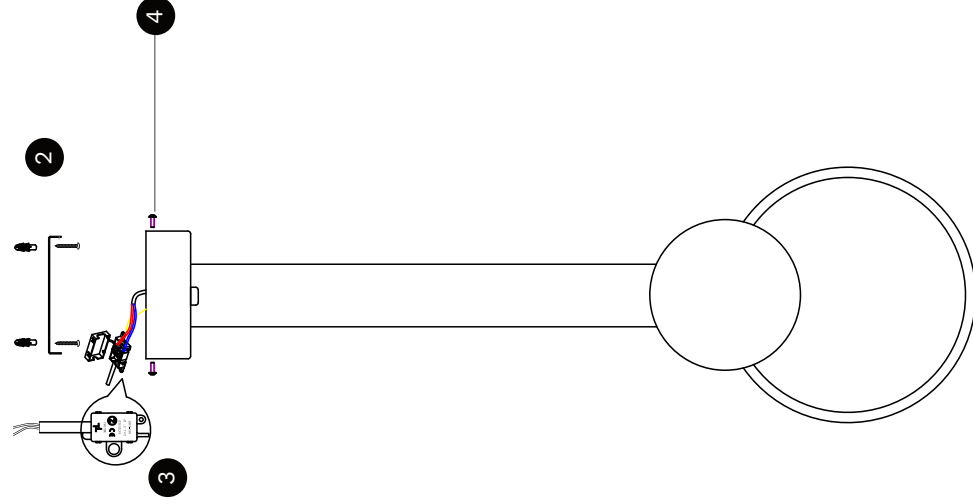

NOVA LUCE

9080131

Turn off the general switch

Turn on the general switch

1. Turn off general switch
2. Drill holes apply plastic anchors with screws
3. Connect the wires
4. Put it in place & Apply side screws
5. Turn on the general switch