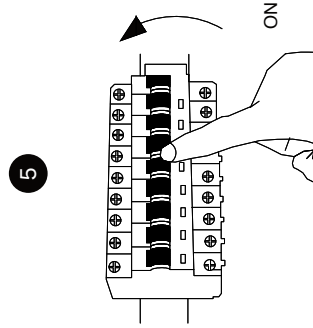

NOVA LUCE

9080131

Turn off the general switch

Turn on the general switch

1. Turn off general switch
2. Drill holes apply plastic anchors with screws
3. Connect the wires
4. Put it in place & Apply side screws
5. Turn on the general switch