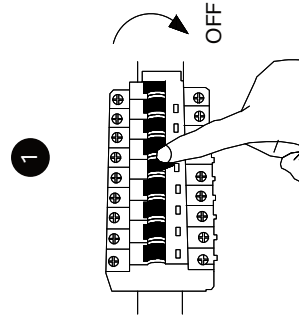

NOVA LUCE

9080131

Turn off the general switch

Turn on the general switch

1. Turn off general switch
2. Drill holes apply plastic anchors with screws
3. Connect the wires
4. Put it in place & Apply side screws
5. Turn on the general switch