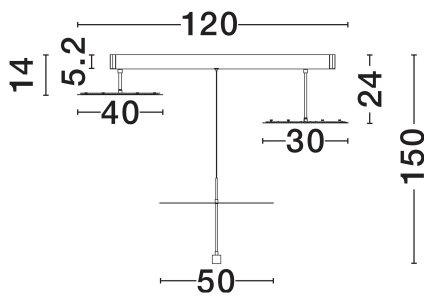

NOVA LUCE

PRODUCT DATASHEET

Version: 001

PRODUCT PHOTOGRAPH

TECHNICAL DRAWING

GENERAL INFORMATION

Product Code	9580679
Collection	Indoor
Product Category	Ceiling
Product Family	Diona
Mounting Location	Wall
Application Environment	Indoor
Specifications	N/A

DIMENSION & WEIGHT

LxWxH (cm)	L: 120 W: 100 H: 150
Cut Out (cm)	N/A
Weight (Kgr)	65

MATERIAL & COLOR

Product Color	Sandy Black & White
Body Material	Aluminium

APPLICATION & MOUNTING

Ambient Working Temp.	Max 45°C
Type of Protection	IP20
Dimmable	Yes
Type of Dimming	Triac
Mounting type	Surface
Mounting Depth (cm)	N/A
Led Module Replaceable	No
Light Source	LED

Power (Nominal)	81W
Input voltage (Nominal)	220-240V
Mains Frequency	50/60Hz

PHOTOMETRICAL DATA

Luminous Flux	5160lm
Color Temperature	3000K
Light Color (Designation)	Warm White

WARRANTY

Warranty	3 Years
----------	----------------