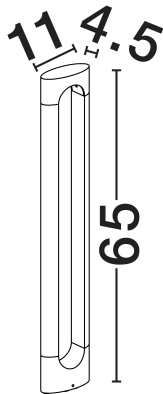

NOVA LUCE

PRODUCT DATASHEET

Version: 001

PRODUCT PHOTOGRAPH

TECHNICAL DRAWING

GENERAL INFORMATION

Product Code	9030160
Collection	Outdoor
Product Category	Bollard
Product Family	Dira
Mounting Location	Ground
Application Environment	Outdoor
Specifications	N/A

DIMENSION & WEIGHT

LxWxH (cm)	L:11.5 W:5 H:65 cm
Cut out (cm)	N/A
Weight (Kgr)	1.297

MATERIAL & COLOR

Product Color	Sandy Black
Body Material	Aluminium & Glass

APPLICATION & MOUNTING

Ambient Working Temp.	Max 45 oC
Type of Protection	IP65
Dimmable	No
Type of Dimming	N/A
Mounting type	Surface
Mounting Depth (cm)	N/A
Led Module Replaceable	No
Light Source	LED

Power (Nominal)	6w
Input voltage (Nominal)	220-240Vac
Mains Frequency	50/60Hz

PHOTOMETRICAL DATA

Luminous Flux	257lm
Color Temperature	3000K
Light Color (Designation)	Warm White

WARRANTY

Warranty	3 Years
----------	----------------