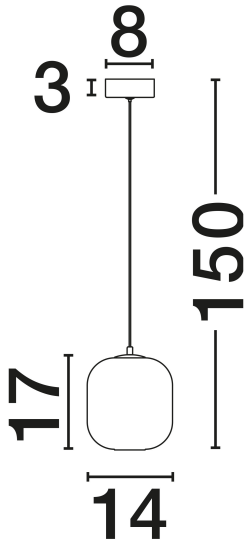

NOVA LUCE

PRODUCT DATASHEET

Version: 001

PRODUCT PHOTOGRAPH

TECHNICAL DRAWING

GENERAL INFORMATION

Product Code	9009140
Collection	Indoor
Product Category	Suspension
Product Family	Aelia
Mounting Location	Ceiling
Application Environment	Indoor
Specifications	N/A

DIMENSION & WEIGHT

LxWxH (cm)	D: 14 H: 150
Cut Out (cm)	N/A
Weight (Kgr)	0.43

MATERIAL & COLOR

Product Color	Gradient Smokey & Matt Black
Body Material	Glass & Metal

APPLICATION & MOUNTING

Ambient Working Temp.	Max 45°C
Type of Protection	IP20
Dimmable	No
Type of Dimming	N/A
Mounting type	Surface
Mounting Depth (cm)	N/A
Led Module Replaceable	No
Light Source	LED

Power (Nominal)	3W
Input voltage (Nominal)	220-240V
Mains Frequency	50/60Hz

PHOTOMETRICAL DATA

Luminous Flux	180lm
Color Temperature	3000K
Light Color (Designation)	Warm White

WARRANTY

Warranty	3 Years
----------	----------------