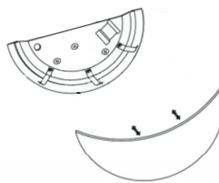

NOVA LUCE

600403

1

Turn off the general switch

2

Drill holes apply plastic anchors
With screws

3

Connect the wires

4

Apply the bulb

5

Apply the top glass

6

Turn on the general switch