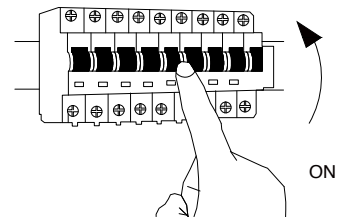

NOVA LUCE

600403

1

Turn off the general switch

2

Drill holes apply plastic anchors
With screws

3

Connect the wires

4

Apply the bulb

5

Apply the top glass

6

Turn on the general switch