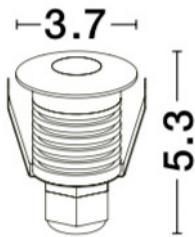

NOVA LUCE

PRODUCT DATASHEET

Version: 001

PRODUCT PHOTOGRAPH

TECHNICAL DRAWING

COMPATIBLE WITH

— On/Off Driver: 9020170

— Triac Driver: N/A

— Dali Driver: N/A

GENERAL INFORMATION

Product Code	8038401
Product Category	Steplights
Product Family	Passaggio
Mounting Location	Wall
Application Environment	Outdoor

DIMENSION & WEIGHT

LxWxH (cm)	D: 3,7 H: 5,3
Cut out (cm)	3.2
Weight (Kgr)	-

Power (Nominal)	1 W
Input voltage (Nominal)	N/A
Mains Frequency	50/60Hz
Output voltage	N/A
Output Current	N/A
Power Factor	N/A
Efficiency	N/A
SVM	N/A
Pst	N/A
Class	II

PHOTOMETRICAL DATA

Luminous Flux	60 lm
Luminous Efficacy	60 lm/W
Color Temperature	3000 K
Light Color (Designation)	Warm White
CRI	>85
SDCM	N/A
Beam Angle	N/A
UGR	N/A