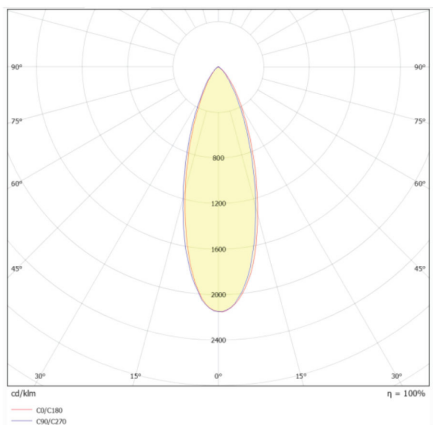

NOVA LUCE

PRODUCT DATASHEET

Version: 001

ELECTRICAL DATA

Power (Nominal)	1 W
Input voltage (Nominal)	N/A
Mains Frequency	50/60Hz
Output voltage	N/A
Output Current	N/A
Power Factor	N/A
Efficiency	N/A
SVM	N/A
Pst	N/A
Class	II

PHOTOMETRICAL DATA

Luminous Flux	60 lm
Luminous Efficacy	60 lm/W
Color Temperature	3000 K
Light Color (Designation)	Warm White
CRI	>85
SDCM	N/A
Beam Angle	N/A
UGR	N/A

LIFESPAN

Lifetime	20000 hours

CERTIFICATES

Certificates	CE, UKCA

WARRANTY

Warranty	2 years

LIGHT DISTRIBUTION

NOVA LUCE S.A

Schimatari Viotias
32009, Greece

+30 22620 58 121
+30 22620 56 743

info@novaluce.com
www.novaluce.com