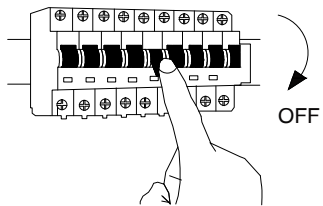

# NOVA LUCE

9695226

1

Turn off the general switch

2

Mark where to drill holes  
Apply plastic anchors & tie up screws

3

Connect wires

4

Fix it in place by tying up screws

5

Turn on the general switch

6