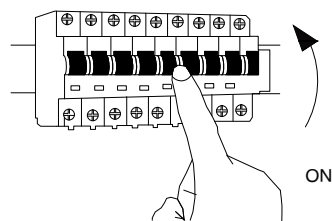

# NOVA LUCE

9695226

1

Turn off the general switch

2

Mark where to drill holes  
Apply plastic anchors & tie up screws

3

Connect wires

4

Fix it in place by tying up screws

5

Turn on the general switch

6