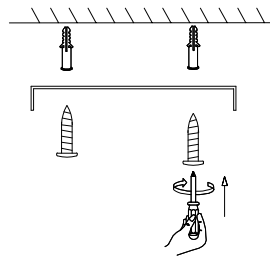

# NOVA LUCE

9695226

1

Turn off the general switch

2

Mark where to drill holes  
Apply plastic anchors & tie up screws

3

Connect wires

4

Fix it in place by tying up screws

5

Turn on the general switch

6