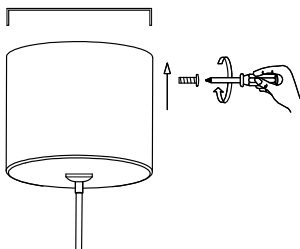

# NOVA LUCE

9695226

1

Turn off the general switch

2

Mark where to drill holes  
Apply plastic anchors & tie up screws

3

Connect wires

4

Fix it in place by tying up screws

5

Turn on the general switch

6