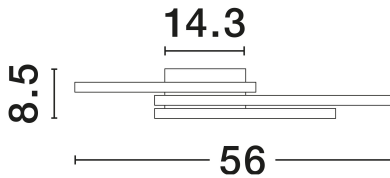

TECHNICAL DRAWING

APPLICATION & MOUNTING

Ambient Working Temp.	Max 45°C
Type of Protection	IP20
Dimmable	No
Type of Dimming	N/A
Mounting type	Surface
Mounting Depth (cm)	N/A
Led Module Replaceable	No
Light Source	LED

NOVA LUCE S.A

Schimatari Viotias
32009, Greece

+30 22620 58 121
+30 22620 56 743

info@novaluce.com
www.novaluce.com