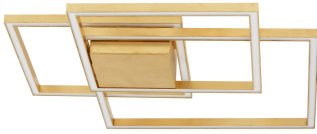

### GENERAL INFORMATION

Product Code	9500831
Collection	Indoor
Product Category	Ceiling
Product Family	Bilbao
Mounting Location	Ceiling
Application Environment	Indoor
Specifications	N/A