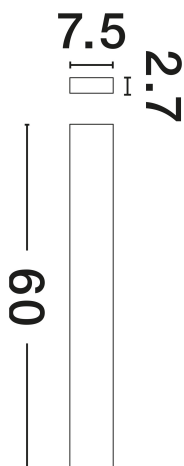

PRODUCT PHOTOGRAPH

TECHNICAL DRAWING

GENERAL INFORMATION

Product Code	9060614
Collection	Indoor
Product Category	Wall
Product Family	Seline
Mounting Location	Wall
Application Environment	Indoor
Specifications	N/A

DIMENSION & WEIGHT

LxWxH (cm)	L: 60 W: 2.7 H: 7.5
Cut Out (cm)	N/A
Weight (Kgr)	0.275

MATERIAL & COLOR

Product Color	Sandy White
Body Material	Aluminium

APPLICATION & MOUNTING

Ambient Working Temp.	Max 45°C
Type of Protection	IP44
Dimmable	No
Type of Dimming	N/A
Mounting type	Surface
Mounting Depth (cm)	N/A
Led Module Replaceable	No
Light Source	LED

NOVA LUCE

PRODUCT DATASHEET

Version: 001

ELECTRICAL DATA

Power (Nominal)	20W
Input voltage (Nominal)	220-240V
Mains Frequency	50/60Hz

PHOTOMETRICAL DATA

Luminous Flux	1478lm
Color Temperature	3000K
Light Color (Designation)	Warm White