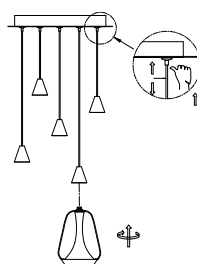

NOVA LUCE

9416969 9416970

1

Turn off the general switch

2

Drill holes & apply plastic anchors
With screws

3

Connect the wires

4

Apply the side screws

5

Apply glass & adjust the wire

6

Turn on the general switch