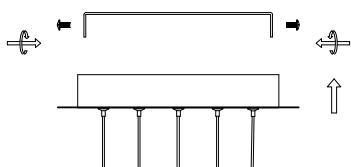

NOVA LUCE

9416969 9416970

1

Turn off the general switch

2

Drill holes & apply plastic anchors
With screws

3

Connect the wires

4

Apply the side screws

5

Apply glass & adjust the wire

6

Turn on the general switch