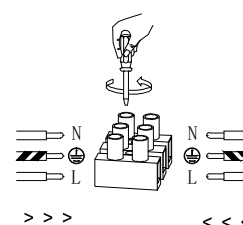

NOVA LUCE

9416969 9416970

1

Turn off the general switch

2

Drill holes & apply plastic anchors
With screws

3

Connect the wires

4

Apply the side screws

5

Apply glass & adjust the wire

6

Turn on the general switch