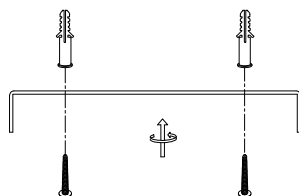

NOVA LUCE

9416969 9416970

1

Turn off the general switch

2

Drill holes & apply plastic anchors
With screws

3

Connect the wires

4

Apply the side screws

5

Apply glass & adjust the wire

6

Turn on the general switch